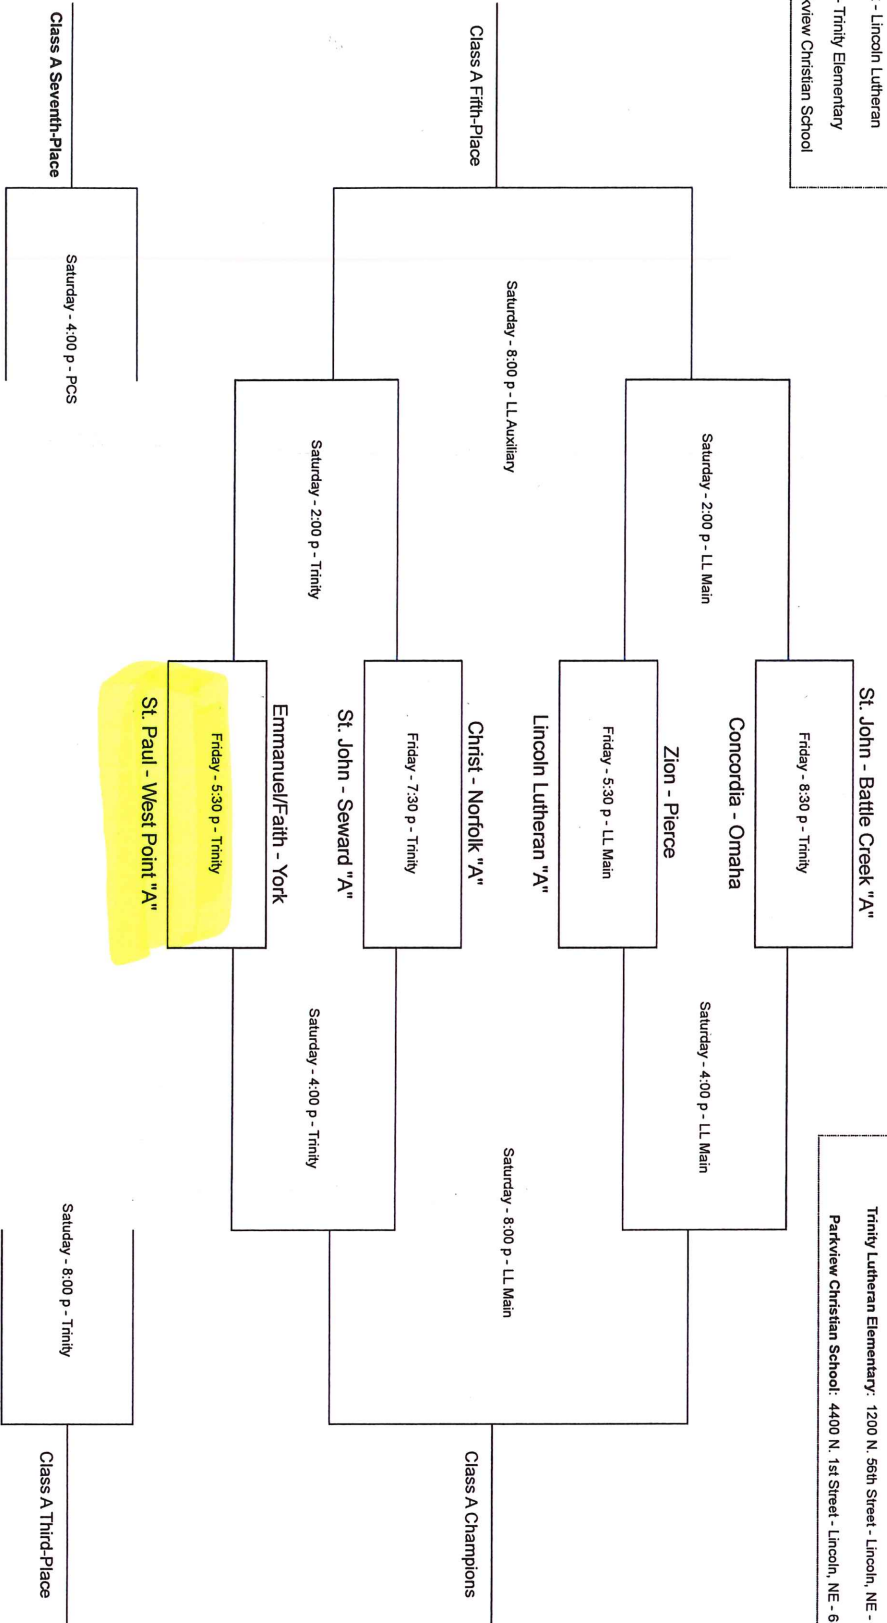

ALL-LUTHERAN INVITATIONAL BASKETBALL TOURNAMENT

March 5-6, 2021

Hosted by Lincoln Lutheran, Trinity Lutheran Elementary, and Parkview Christian Schools

Site Key

LL Main - Lincoln Lutheran
 LL Aux - Lincoln Lutheran
 Trinity - Trinity Elementary
 PCS - Parkview Christian School

GIRLS CLASS A

Game Sites

Lincoln Lutheran MS / HS: 1100 N. 56th Street - Lincoln, NE - 68504
 Trinity Lutheran Elementary: 1200 N. 56th Street - Lincoln, NE - 68504
 Parkview Christian School: 4400 N. 1st Street - Lincoln, NE - 68521

HOME TEAM: First Listed / Top of Bracket - Wear White / Official Scorebook
 VISITING TEAM: Second Listed / Bottom of Bracket - Wear Dark / Run Scoreboard

Girls "A" Team
1st game Friday @ 5:30 pm